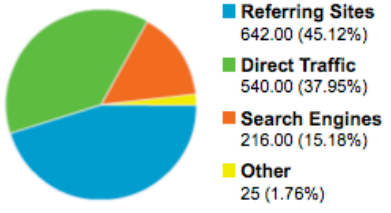

Site Usage

1,423 Visits
2,328 Pageviews
1.64 Pages/Visit

69.01% Bounce Rate
00:02:34 Avg. Time on Site
68.80% % New Visits

Visitors Overview [Close]

[view report](#)

Map Overlay [Close]

[view report](#)

Traffic Sources Overview [Close]

[view report](#)

Content Overview [Close]

Pages	Pageviews	% Pageviews
/	665	28.57%
/2010/02/28/2010-internet-marketing-olympics-dream-t	213	9.15%
/2010/01/31/top-12-twitter-chats-by-day-what-are-your-	130	5.58%
/wp-login.php?loggedout=true	118	5.07%
/about/	103	4.42%